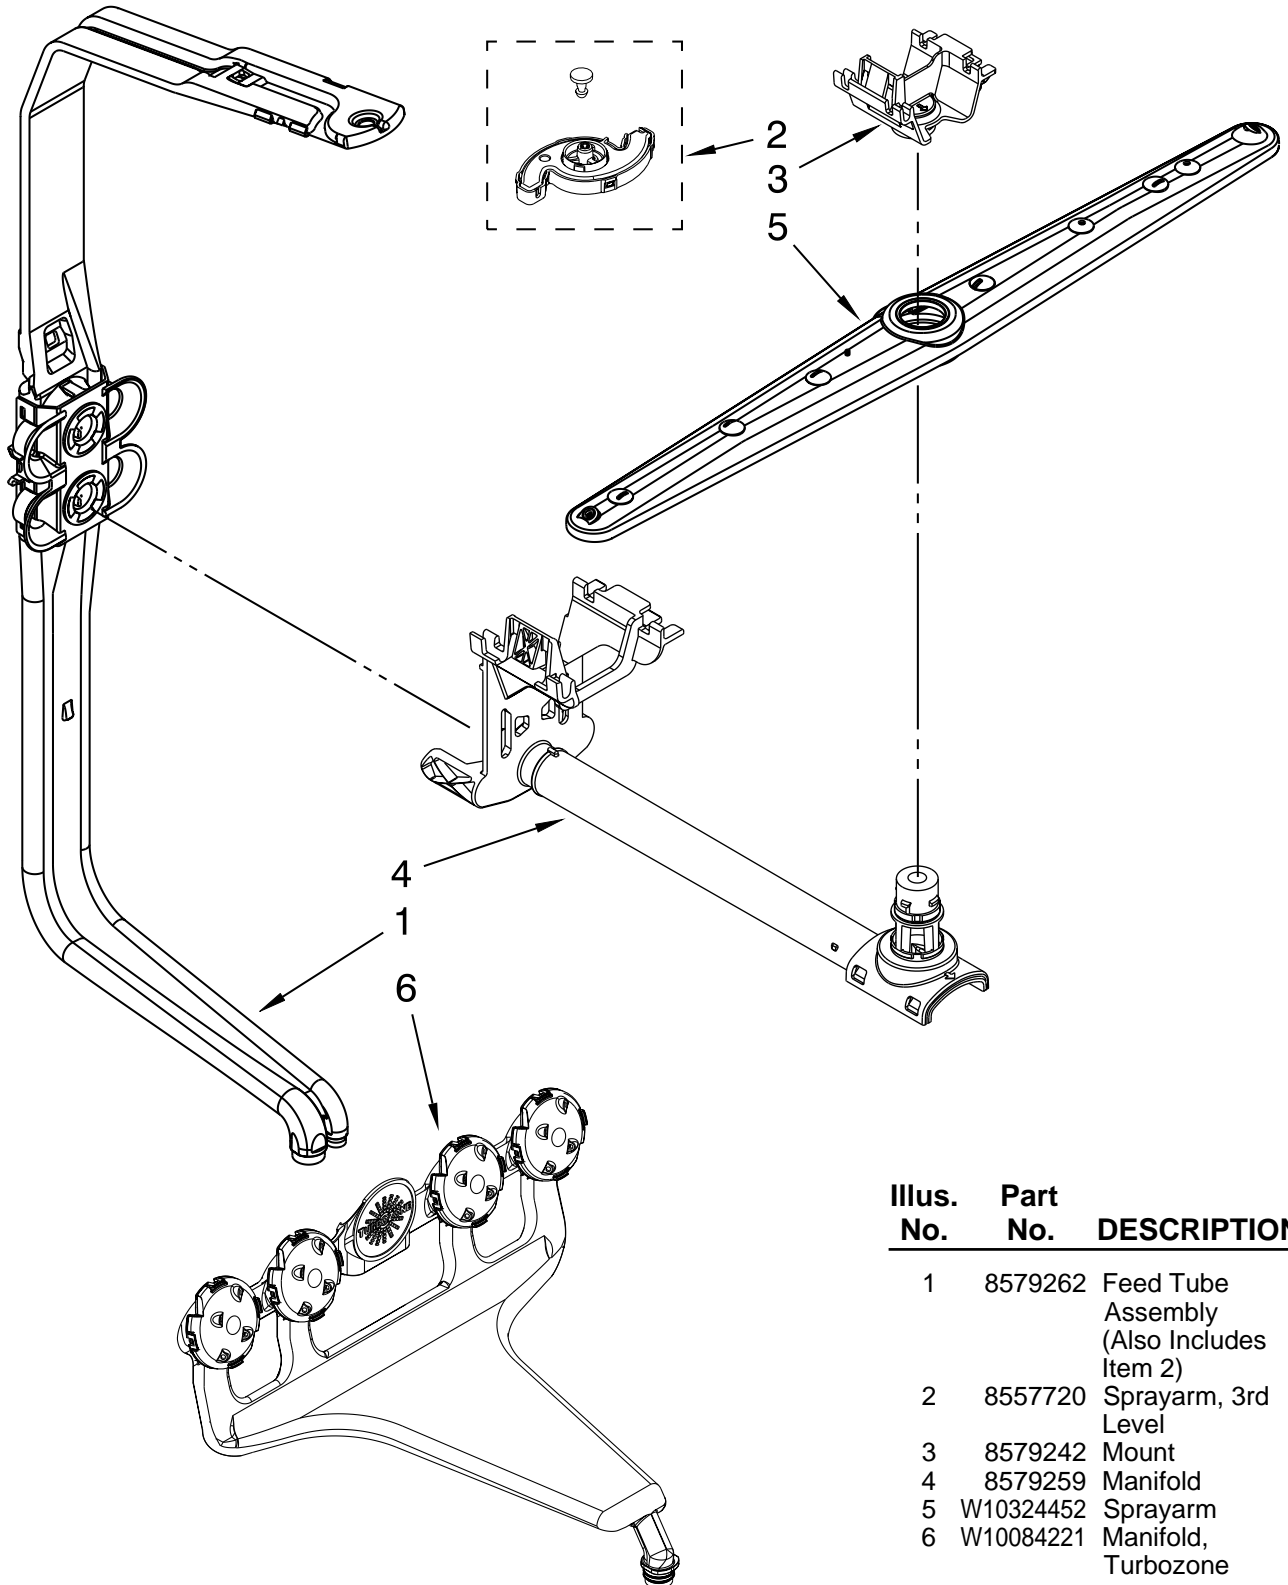

UPPER WASH AND RINSE PARTS

For Models: KUDE48FXBL0, KUDE48FXWH0, KUDE48FXSS0

(Black)

(White)

(Stainless)

Illus. No.	Part No.	DESCRIPTION
1	8579262	Feed Tube Assembly (Also Includes Item 2)
2	8557720	Sprayarm, 3rd Level
3	8579242	Mount
4	8579259	Manifold
5	W10324452	Sprayarm
6	W10084221	Manifold, Turbozone

FOR ORDERING INFORMATION REFER TO PARTS PRICE LIST